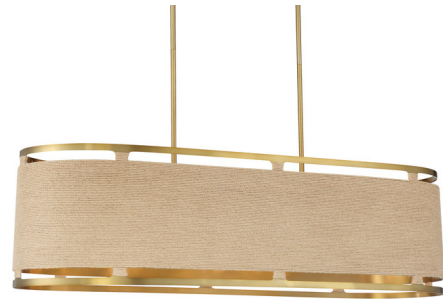

Lightology

lightology.com
866-954-4489
05-21-26

Project: _____

Company: _____

Location: _____ Fixture Type: _____

SPEC #: **MKL1138786**

Approved On: _____ Approved By: _____

Windward Passage Island Light By Minka Lavery

Description

The Windward Passage Island Light brings a glamorous vibe with a hint of the outdoors to your interior space. Natural Rope is woven around the metal frame, creating a warm, soft expression.

Shown in soft brass / rope

Specifications

COLOR	Rope
BODY FINISH	Soft Brass
WATTAGE	480W
DIMMER	Standard 120V
DIMENSIONS	44"L x 13.5"W x 12"H
BULB NOT INCLUDED	8 x T8/Candelabra (E12)/60W/120V Incandescent
OTHER BULB OPTIONS	8 x T8/Candelabra (E12)/120V LED