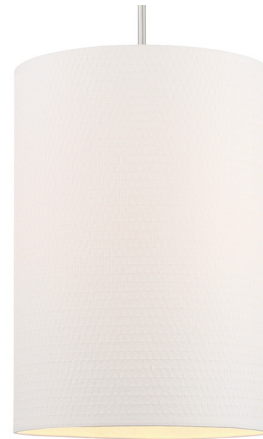

# Lightology

lightology.com  
866-954-4489  
04-25-26

Project: \_\_\_\_\_

Company: \_\_\_\_\_

Location: \_\_\_\_\_ Fixture Type: \_\_\_\_\_

SPEC #: **MKL1138806**

Approved On: \_\_\_\_\_ Approved By: \_\_\_\_\_

## Palmetto Narrow Pendant By Minka Lavery

### Description

The Palmetto Narrow Pendant brings a clean contemporary look to your interior space. The cylindrical White woven papyrus shade wraps around a frame in Polished Nickel.

Shown in polished nickel / white

### Specifications

COLOR	White
BODY FINISH	Polished Nickel
WATTAGE	240W
DIMMER	Standard 120V
DIMENSIONS	14.5"W x 26"H
BULB NOT INCLUDED	4 x B10/Candelabra (E12)/60W/120V Incandescent
OTHER BULB OPTIONS	4 x B10/Candelabra (E12)/120V LED