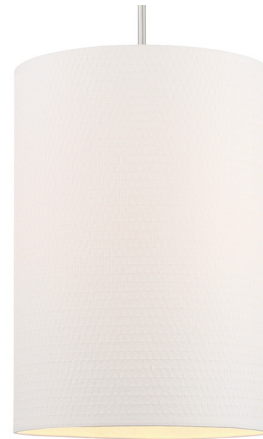

# Lightology

lightology.com  
866-954-4489  
07-10-26

Project: \_\_\_\_\_

Company: \_\_\_\_\_

Location: \_\_\_\_\_ Fixture Type: \_\_\_\_\_

SPEC #: **MKL1138806**

Approved On: \_\_\_\_\_ Approved By: \_\_\_\_\_

## Palmetto Narrow Pendant By Minka Lavery

### Description

The Palmetto Narrow Pendant brings a clean contemporary look to your interior space. The cylindrical White woven papyrus shade wraps around a frame in Polished Nickel.

Shown in polished nickel / white

### Specifications

COLOR	White
BODY FINISH	Polished Nickel
WATTAGE	240W
DIMMER	Standard 120V
DIMENSIONS	14.5"W x 26"H
BULB NOT INCLUDED	4 x B10/Candelabra (E12)/60W/120V Incandescent
OTHER BULB OPTIONS	4 x B10/Candelabra (E12)/120V LED