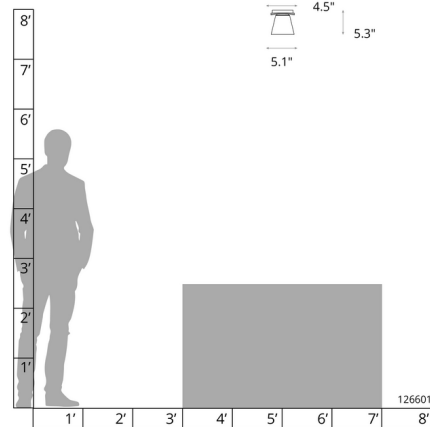

Specifications

COLOR	Opal
BODY FINISH	Dark Smoke
WATTAGE	4.5W
DIMMER	Standard 120V
DIMENSIONS	5.1"W x 5.3"H
BULB NOT INCLUDED	1 x JCD/G9/4.5W/120V LED
OTHER BULB OPTIONS	1 x JCD/G9/120V LED
COUNTRY OF ORIGIN	United States

Technical Information

PRODUCT DIMENSIONS	Canopy: 5.125" Sq.
--------------------	--------------------

Shown in dark smoke / opal

CLICK TO VIEW PRODUCT

Notes: