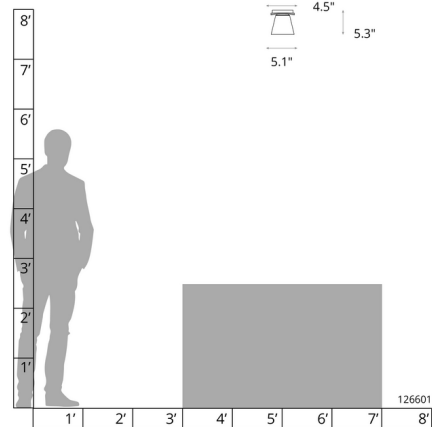

Specifications

COLOR	Opal
BODY FINISH	Dark Smoke
WATTAGE	4.5W
DIMMER	Standard 120V
DIMENSIONS	5.1"W x 5.3"H
BULB NOT INCLUDED	1 x JCD/G9/4.5W/120V LED
OTHER BULB OPTIONS	1 x JCD/G9/120V LED
COUNTRY OF ORIGIN	United States

Technical Information

PRODUCT DIMENSIONS	Canopy: 5.125" Sq.
--------------------	--------------------

Shown in dark smoke / opal

CLICK TO VIEW PRODUCT

Notes: