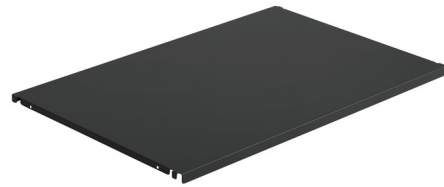

## Enfold Sideboard Shelf

By Muuto

### Description

The Enfold Sideboard Shelf is an accessory for Muuto's Enfold Sideboard. Crafted in Sweden from lacquered steel, the Shelf provides additional storage flexibility, and a variety of finish options allow for a coordinating aesthetic. Note: The 23 inch shelf is intended for use with the 49 inch sideboard, and the 18.1 inch shelf is intended for use with the 39 inch sideboard.

### Specifications

COLOR	N/A
BODY FINISH	Black
WATTAGE	N/A
DIMMER	N/A
DIMENSIONS	23"W x 0.8"H x 15"D
BULB	N/A
COUNTRY OF ORIGIN	Sweden

CLICK TO VIEW PRODUCT

Notes: