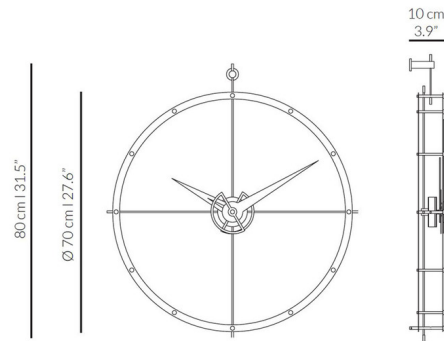

By Nomon

Description

The Doble O Premium Wall Clock is part of a collection of premium design clocks from Nomon. In the Doble O Premium clock, craftsmanship meets noble materials, resulting in a minimalist wall clock that brings a distinguished character to any room. This laborious and successful clock, composed of a polished brass double rim and walnut wood hands with brass details, exudes elegance. Requires 1 AA battery.

Shown in gold / walnut

Specifications

COLOR	Walnut
BODY FINISH	Gold
WATTAGE	N/A
DIMMER	N/A
DIMENSIONS	27.6"W x 31.5"H x 3.9"D
BULB	N/A

CLICK TO VIEW PRODUCT

Notes: