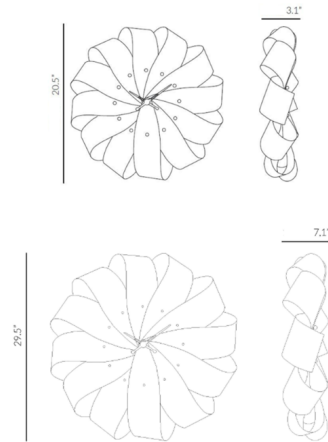

## Brisa Wall Clock

By Nomon

### Description

The Brisa Wall Clock features a silhouette that connects us with nature, emulating an open flower in all its splendor. The modern wall clock is composed of natural walnut or oak leaves, with hands and hour markers available in either brass, walnut or both. The subtle bentwood folds create three-dimensional shapes that evoke nature. Requires 1 AA battery.

### Specifications

COLOR	Walnut
BODY FINISH	Walnut
WATTAGE	N/A
DIMMER	N/A
DIMENSIONS	20.5"W x 20.5"H x 3.1"D
BULB	N/A

CLICK TO VIEW PRODUCT

Notes: