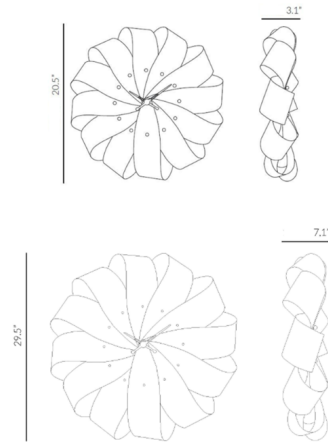

## Brisa Wall Clock

By Nomon

### Description

The Brisa Wall Clock features a silhouette that connects us with nature, emulating an open flower in all its splendor. The modern wall clock is composed of natural walnut or oak leaves, with hands and hour markers available in either brass, walnut or both. The subtle bentwood folds create three-dimensional shapes that evoke nature. Requires 1 AA battery.

### Specifications

|             |                         |
|-------------|-------------------------|
| COLOR       | Walnut                  |
| BODY FINISH | Walnut                  |
| WATTAGE     | N/A                     |
| DIMMER      | N/A                     |
| DIMENSIONS  | 20.5"W x 20.5"H x 3.1"D |
| BULB        | N/A                     |