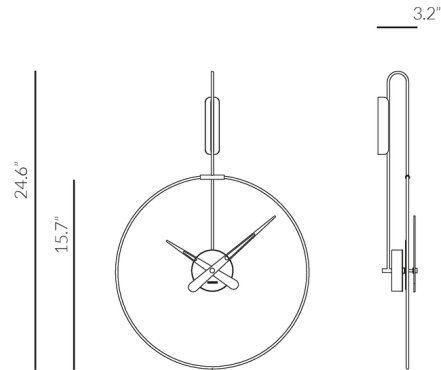

Description

The Micro Daro Wall Clock gives elegance and style to any space since its minimalist design gives the viewer a visual perception of harmony with the other elements found in the space. The needles of this clock are carefully made with walnut wood, while the ring and box is in polished brass or graphite. Elegant design wall clocks in their micro versions specially designed for apartments, kitchens, studios and small spaces. Requires 1 AA battery.

Specifications

COLOR	Walnut
BODY FINISH	Brass
WATTAGE	N/A
DIMMER	N/A
DIMENSIONS	15.7"W x 24.6"H x 3.2"D
BULB	N/A

Shown in brass / walnut

CLICK TO VIEW PRODUCT

Notes: