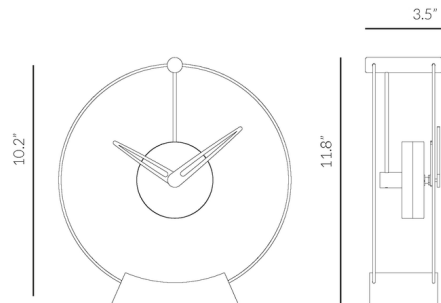

By Nomon

Description

The Mini Aire Table Clock is a smaller version of Aire clock, formed by a double ring of black fiberglass, it combines pieces in walnut with metallic details. The Aire clocks, with their sculptural forms, have light design and great character. Requires 1 AA battery.

Shown in polished brass / walnut / black

Specifications

| | |
|-------------|-------------------------|
| COLOR | Black |
| BODY FINISH | Polished Brass / Walnut |
| WATTAGE | N/A |
| DIMMER | N/A |
| DIMENSIONS | 10.2"W x 11.8"H x 3.5"D |
| BULB | N/A |