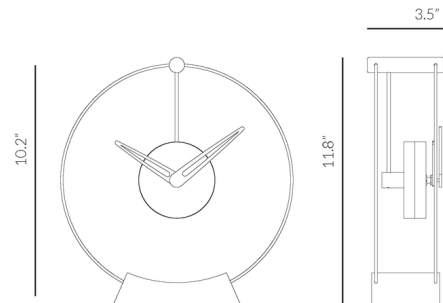

By Nomon

Description

The Mini Aire Table Clock is a smaller version of Aire clock, formed by a double ring of black fiberglass, it combines pieces in walnut with metallic details. The Aire clocks, with their sculptural forms, have light design and great character. Requires 1 AA battery.

Shown in polished brass / walnut / black

Specifications

COLOR	Black
BODY FINISH	Polished Brass / Walnut
WATTAGE	N/A
DIMMER	N/A
DIMENSIONS	10.2"W x 11.8"H x 3.5"D
BULB	N/A

CLICK TO VIEW PRODUCT

Notes: