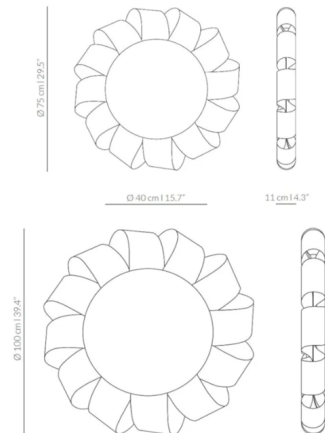

Lightology

lightology.com
866-954-4489
07-02-26

Project: _____

Company: _____

Location: _____ Fixture Type: _____

SPEC #: **NOM1139050**

Approved On: _____ Approved By: _____

Brisa Mirror By Nomon

Description

The Brisa Mirror features a wooden flower-shaped frame made of natural walnut leaves folded in a three dimensional shape with a Silver or Bronze mirror finish.

Specifications

COLOR	Silver
BODY FINISH	Walnut
WATTAGE	N/A
DIMMER	N/A
DIMENSIONS	15.7"W x 29.5"H x 4.33"D
BULB	N/A

Notes:

CLICK TO VIEW PRODUCT