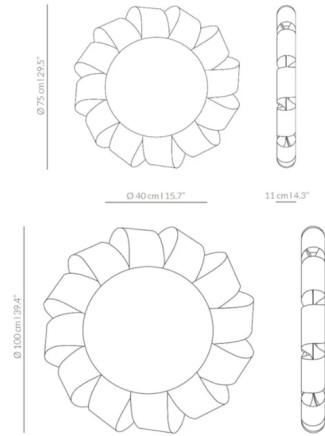

Lightology

lightology.com
866-954-4489
04-24-26

Project: _____

Company: _____

Location: _____ Fixture Type: _____

SPEC #: **NOM1139050**

Approved On: _____ Approved By: _____

Brisa Mirror By Nomon

Description

The Brisa Mirror features a wooden flower-shaped frame made of natural walnut leaves folded in a three dimensional shape with a Silver or Bronze mirror finish.

Shown in walnut / silver

Specifications

COLOR	Silver
BODY FINISH	Walnut
WATTAGE	N/A
DIMMER	N/A
DIMENSIONS	15.7"W x 29.5"H x 4.33"D
BULB	N/A

CLICK TO VIEW PRODUCT

Notes: