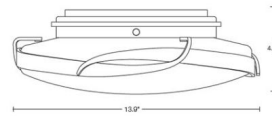

Shown in dark smoke / opal

Specifications

COLOR	Opal
BODY FINISH	Dark Smoke
WATTAGE	120W
DIMMER	Standard 120V
DIMENSIONS	13.9"W x 4.7"H
BULB NOT INCLUDED	2 x A15/Medium (E26)/60W/120V Incandescent
OTHER BULB OPTIONS	2 x A15/Medium (E26)/120V LED
COUNTRY OF ORIGIN	United States