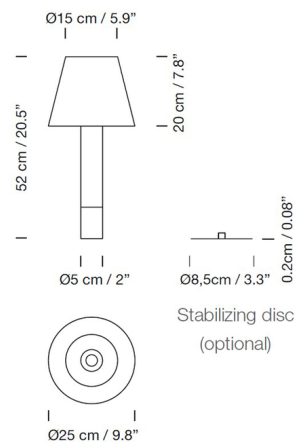

CLICK TO VIEW PRODUCT

Notes: