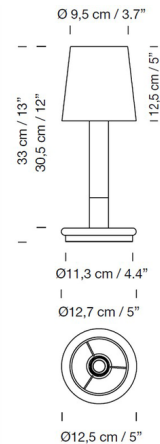

CLICK TO VIEW PRODUCT

Notes: