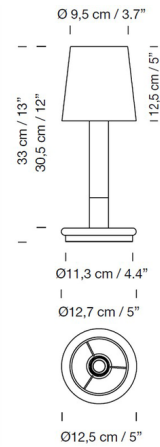

### Specifications

COLOR	Stitched Beige Parchment
BODY FINISH	Bronze
WATTAGE	1W
DIMMER	Included
DIMENSIONS	5"W x 13"H
INTEGRATED LED MODULE	1 x LED/1W/120V LED

### Technical Information

LAMP LIFE	40000 hours
COLOR RENDERING	85 CRI
LAMP COLOR	2200K
LUMENS/WATT	38.00
LUMINOUS FLUX	38 lumens

Shown in bronze / stitched beige parchment

CLICK TO VIEW PRODUCT

Notes: