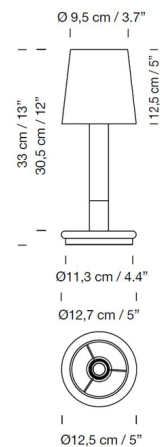

CLICK TO VIEW PRODUCT

Notes: