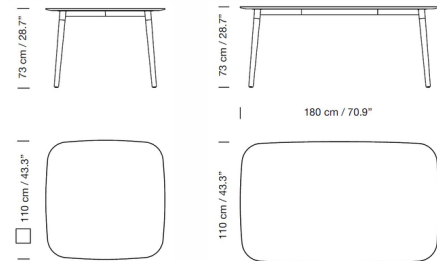

By Santa & Cole

Description

The Belloch Dining Table is a spacious and welcoming table with a streamlined silhouette perfect for a modern interior. The white laminate tabletop is supported by cone shaped, natural beech legs. Available in a square or rectangular shape. Note: Pictured chairs are not included.

Shown in natural beech / white

Specifications

COLOR	White
BODY FINISH	Natural Beech
WATTAGE	N/A
DIMMER	N/A
DIMENSIONS	43.3"W x 28.7"H x 43.3"D
BULB	N/A

CLICK TO VIEW PRODUCT

Notes: