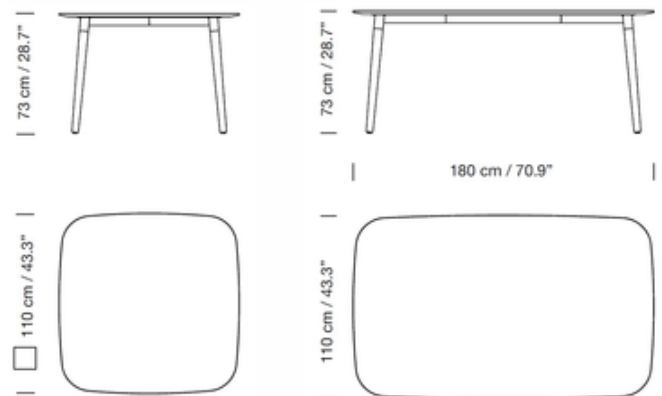

DESIGNER

Lagranja Design

BRAND

Santa & Cole

DESCRIPTION

The Belloch Dining Table is a spacious and welcoming table with a streamlined silhouette perfect for a modern interior. The white laminate tabletop is supported by cone shaped, natural beech legs. Available in a square or rectangular shape. Note: Pictured chairs are not included.

Shown in: Natural Beech / White

COLOR	White
BODY FINISH	Natural Beech
WATTAGE	N/A
DIMMER	N/A
DIMENSIONS	43.3"W x 28.7"H x 43.3"D
LAMP	N/A

SPEC #

SCO1139318

COMPANY

PROJECT

FIXTURE TYPE

APPROVED BY