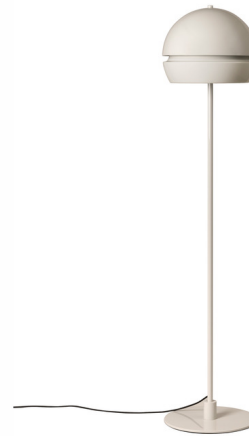

Lightology

lightology.com
866-954-4489
07-02-26

Project: _____

Company: _____

Location: _____ Fixture Type: _____

SPEC #: **SCO1139325**

Approved On: _____ Approved By: _____

Fontana Floor Lamp

By Santa & Cole

Description

Originally conceived by Andre Ricard in 1970, the Fontana Lamp takes its name from the artist Lucio Fontana, who was known for cutting slashes into his paintings. A horizontal slit along Fontana's dome-shaped shade creates peripheral illumination and highlights the lamp's Space Age appearance. White translucent lower diffuser. A dimmer switch is located on top of the shade.

Specifications

COLOR White
BODY FINISH White
WATTAGE 40W
DIMMER Included
DIMENSIONS 13.8"W x 66.2"H
INTEGRATED LED MODULE 1 x LED/40W/120V LED

Technical Information

PRODUCT DIMENSIONS Cord Length: 98.4"
LAMP LIFE 40000 hours
COLOR RENDERING 90 CRI
LAMP COLOR 2700K
LUMENS/WATT 43.78
LUMINOUS FLUX 1751 lumens

Shown in white / white

CLICK TO VIEW PRODUCT

Notes: