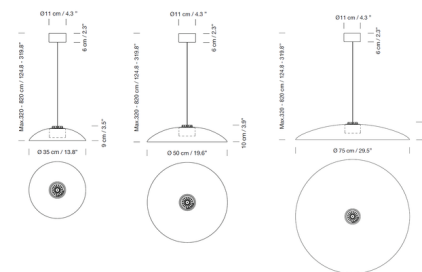

By Santa & Cole

Description

With its hat-shaped metal shade suspended from a simple black cord, the HeadHat Plate Pendant exudes a sleek, contemporary aesthetic. Tailor your lighting experience by selecting a larger diameter shade for a broader light distribution or opt for a smaller one to brighten up a more compact space. The light is cast through a translucent white diffuser. The finish selection (Black or White) corresponds to canopy color, and the adjustable cord is available in 118.1 inch and 315 inch lengths.

Specifications

COLOR Hematite Red
BODY FINISH Black
WATTAGE 7.7W
DIMMER 0-10V
DIMENSIONS 13.8"W x 3.5"H
INTEGRATED LED MODULE 1x LED/7.7W/120-277V LED

Technical Information

LAMP LIFE 40000 hours
COLOR RENDERING 90 CRI
LAMP COLOR 2700K
LUMENS/WATT 97.66
LUMINOUS FLUX 752 lumens

Shown in black / hematite red

CLICK TO VIEW PRODUCT

Notes: