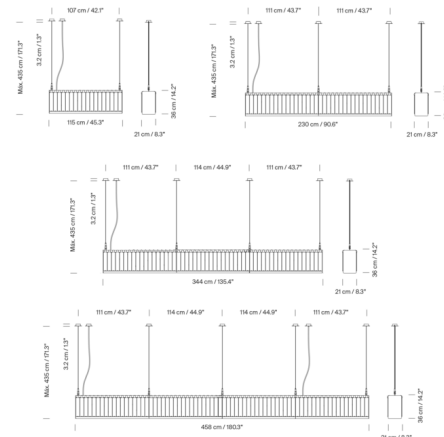

Shown in black / clear

Specifications

COLOR	Clear
BODY FINISH	Black
WATTAGE	1500W
DIMMER	Standard 120V
DIMENSIONS	180.3"L x 8.3"W x 14.2"H
BULB NOT INCLUDED	20 x A19/Medium (E26)/75W/120V Incandescent
OTHER BULB OPTIONS	20 x A19/Medium (E26)/12W/120V LED

Technical Information

PRODUCT DIMENSIONS . . . . . Electric Cable Length: 157.5"

CLICK TO VIEW PRODUCT

Notes: