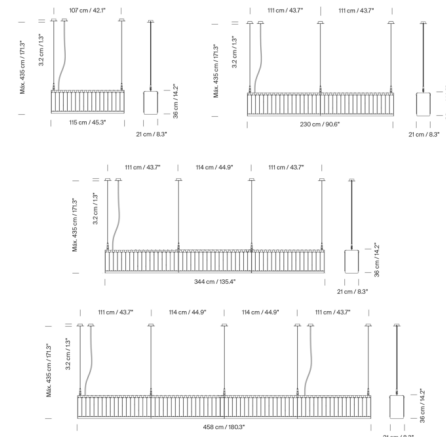

Shown in black / clear

CLICK TO VIEW PRODUCT

Notes: