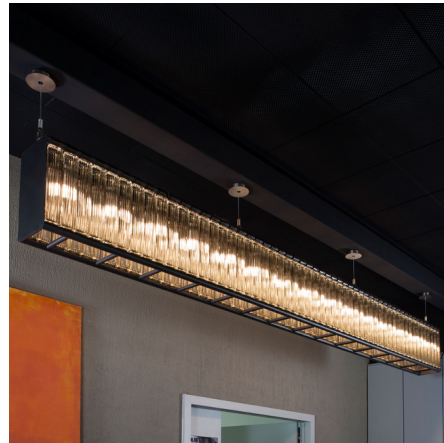

## Linea Estadio Linear Suspension

By Santa & Cole

### Description

Spanish designer Miguel Mila originally conceived the Estadio series of lights for the 1992 Olympic Games in Barcelona. The Linear Estadio Linear Suspension is the linear member of the Estadio family, featuring an arrangement of elegant sparkling glass blocks held within a tubular metal structure. The fixture disperses light through vertical rays and shadows created by the textured glass. **Note:** Due to the weight of this fixture, additional ceiling support is required. The fixture must be mounted or supported independently of a junction box. **Note:** The 180.3 inch length requires two electrical connections.