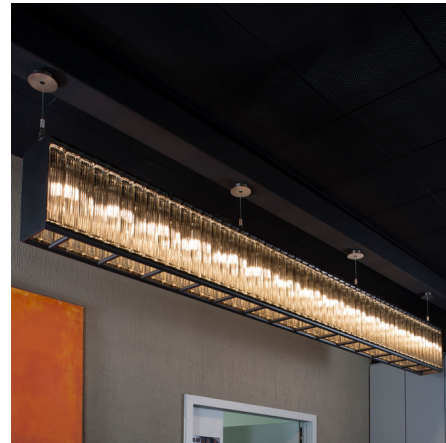

Lightology

lightology.com
866-954-4489
12-24-25

Project: _____
Company: _____
Location: _____ Fixture Type: _____
SPEC #: **SCO1139347**
Approved On: _____ Approved By: _____

Linea Estadio Linear Suspension

By Santa & Cole

Description

Spanish designer Miguel Mila originally conceived the Estadio series of lights for the 1992 Olympic Games in Barcelona. The Linear Estadio Linear Suspension is the linear member of the Estadio family, featuring an arrangement of elegant sparkling glass blocks held within a tubular metal structure. The fixture disperses light through vertical rays and shadows created by the textured glass. Note: Due to the weight of this fixture, additional ceiling support is required. The fixture must be mounted or supported independently of a junction box. Note: The 180.3 inch length requires two electrical connections.

Specifications

COLOR . . . . . Clear
BODY FINISH . . . . . Black
WATTAGE 1500W
DIMMER . . . . . Standard 120V
DIMENSIONS . . . . . 180.3"L x 8.3"W x 14.2"H
BULB NOT INCLUDED . . . . . 20 x A19/Medium (E26)/75W/120V Incandescent
OTHER BULB OPTIONS . . . . . 20 x A19/Medium (E26)/12W/120V LED

Technical Information

PRODUCT DIMENSIONS . . . . . Electric Cable Length: 157.5"

Shown in black / clear