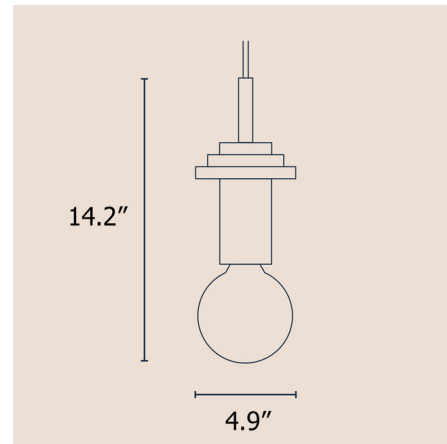

Shown in cream