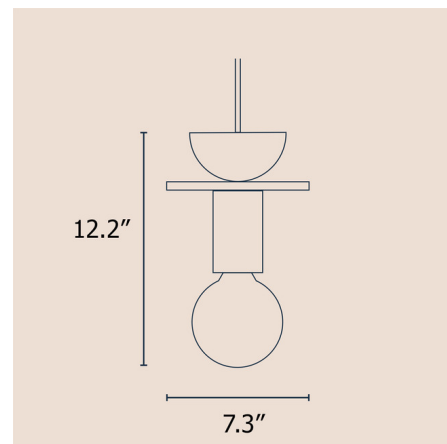

Shown in natural ash