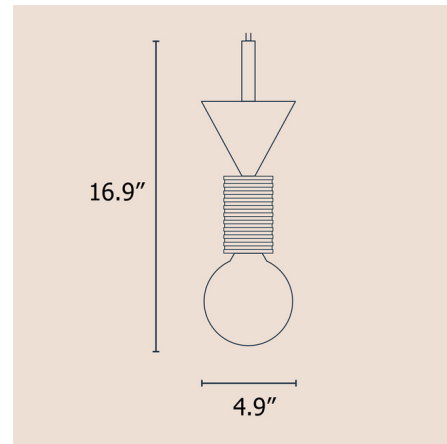

### Specifications

COLOR . . . . . N/A  
BODY FINISH . . . . . Natural Ash  
WATTAGE . . . . . 6W  
DIMMER . . . . . Standard 120V  
DIMENSIONS . . . . . 4.9"W x 16.9"H  
BULB INCLUDED . . . . . 1 x G25/Medium (E26)/6W/120V LED

### Technical Information

PRODUCT DIMENSIONS . . . . . Adjustable Cord Length: 98.43"  
LAMP COLOR . . . . . 2700K

Shown in natural ash

CLICK TO VIEW PRODUCT

Notes: