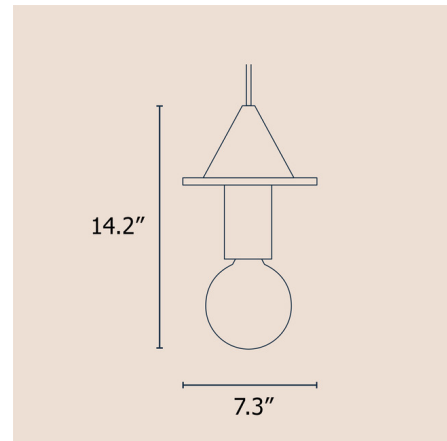

Shown in natural ash