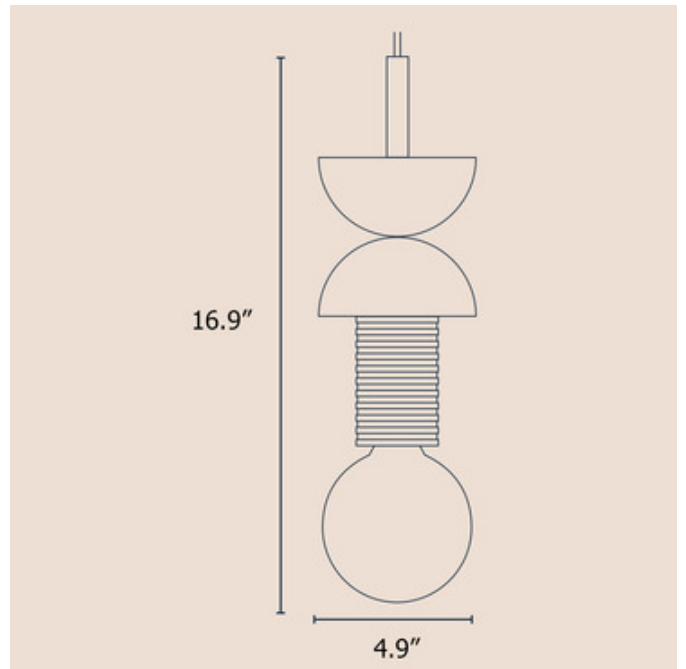

BRAND

Schneid

DESCRIPTION

The Junit Copla Pendant is a playful display of shapes and lines. It features a high-quality Walnut Wood and is paired with a Milky White LED globe. This is perfect alone or grouped with others to create a unique look. Available with UL listing or non-UL (CE).

Shown in: Walnut

SHADE COLOR	N/A
BODY FINISH	Walnut
WATTAGE	6W
DIMMER	Standard 120V
DIMENSIONS	4.9"W x 16.9"H
BULB INCLUDED	
LAMP	1 x G25/Medium (E26)/6W/120V LED

Technical Information

LAMP COLOR	2700K
PRODUCT DIMENSIONS	Canopy: 6.2" diameter

SPEC # SND1139386

COMPANY	PROJECT	FIXTURE TYPE	APPROVED BY	DATE