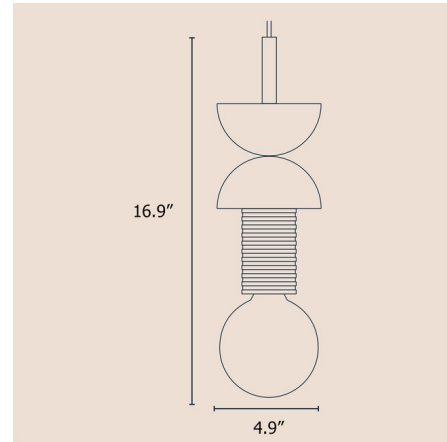

Description

The Junit Copla Pendant is a playful display of shapes and lines. It features a high-quality Walnut Wood and is paired with a Milky White LED globe. This is perfect alone or grouped with others to create a unique look. Available with UL listing or non-UL (CE). Note: The pendant is supplied with a white cord and canopy (not pictured).

Shown in walnut

Specifications

COLOR	N/A
BODY FINISH	Walnut
WATTAGE	6W
DIMMER	Standard 120V
DIMENSIONS	4.9"W x 16.9"H
BULB INCLUDED	1 x G25/Medium (E26)/6W/120V LED

Technical Information

PRODUCT DIMENSIONS	Canopy: 6.2" diameter
LAMP COLOR	2700K