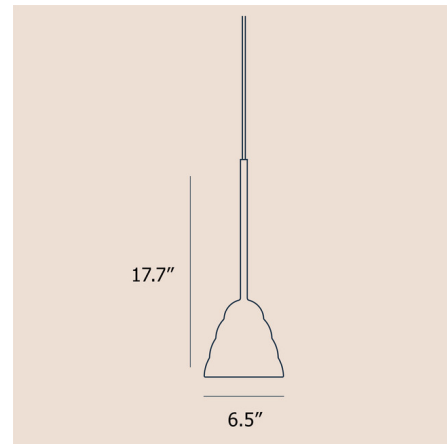

Lightology

lightology.com
866-954-4489
05-24-26

Project: _____

Company: _____

Location: _____ Fixture Type: _____

SPEC #: **SND1139389**

Approved On: _____ Approved By: _____

Figura Stream Pendant By Schneid

Description

The Figura Stream Pendant designed by Julia Jessen and Niklas Jessen, brings a playful use of lines and forms this simple design that exude gracefulness. With the fine metal tube, the line of the cable becomes a design element and part of the sculptural silhouette. The shade is inspired by the authentic aesthetics of classic industrial luminaires, having a minimalist, graphic expression. It is strangely beautiful in its interplay with fine surfaces and an subdued, timeless color palette. Available with UL listing or non-UL (CE).

Shown in lilac

Specifications

COLOR	Lilac
BODY FINISH	N/A
WATTAGE	10W
DIMMER	Standard 120V
DIMENSIONS	6.5"W x 17.7"H
BULB NOT INCLUDED	1 x MR16/GU10/10W/120V LED

CLICK TO VIEW PRODUCT

Notes: