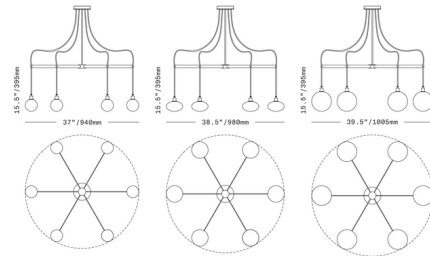

CLICK TO VIEW PRODUCT

Notes: