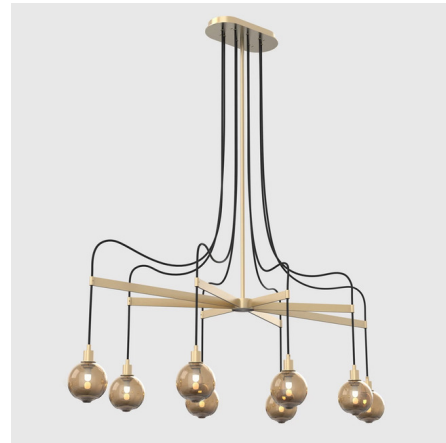

Lightology

lightology.com
866-954-4489
05-16-26

Project: _____

Company: _____

Location: _____ Fixture Type: _____

SPEC #: **SKL1139875**

Approved On: _____ Approved By: _____

Drape Arm 8 Linear Chandelier By SkLO

Description

The Drape Arm 8 Linear Chandelier is sophisticated and modern. It features 8 individual pendants suspended in an elongated oval arrangement from a 8-spoke frame. The 47.5 inch size features 4.5 inch glass spheres, the 50.5 inch size features 7 inch glass spheres, and the 49 inch size features rounded ellipsoid glass shades. The glass is available in both dipped glass, featuring the SkLO double-dipped flame-polished mouth, or textured glass, featuring a soft, frosted finish and subtle sculpted vertical ridges. Note: One 6 inch, two 12 inch, and one 18 inch downrods are included as standard and allow for field adjustability. Custom, non-adjustable overall heights can be specified to order (additional fees may apply).

Specifications

COLOR . . . . . Transparent Olivin
BODY FINISH . . . . . Brushed Brass
WATTAGE 56W
DIMMER . . . . . Standard 120V
DIMENSIONS . . . . . 47.5"L x 21"W x 15.5"H
BULB INCLUDED . . . . . 8 x JCD/G9/7W/120V LED

Technical Information

COLOR RENDERING . . . . . 90 CRI
LAMP COLOR 3000K
LUMENS/WATT 514.29
LUMINOUS FLUX . . . . . 3600 lumens

Shown in brushed brass / transparent olivin