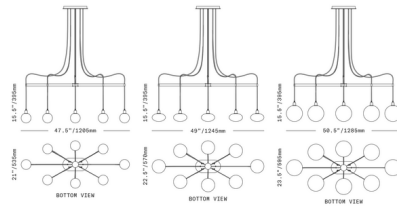

CLICK TO VIEW PRODUCT

Notes: