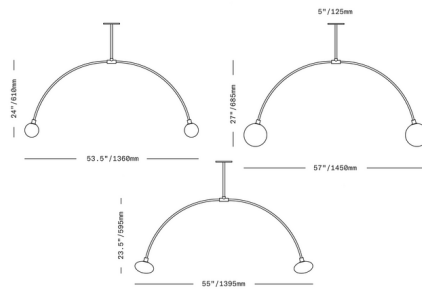

CLICK TO VIEW PRODUCT

Notes: