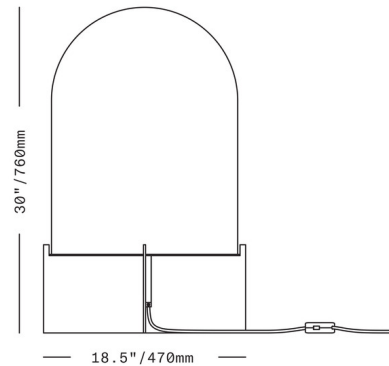

### Description

The Dome Table Lamp is modern and elegant. It features a large dome of handblown, frosted glass held by solid brass plates. On/Off switch on cord.

Shown in brushed brass / frosted white

### Specifications

COLOR	Frosted White
BODY FINISH	Brushed Brass
WATTAGE	9W
DIMMER	N/A
DIMENSIONS	18.5"W x 30"H
BULB INCLUDED	1 x A19/Medium (E26)/9W/120V LED
OTHER BULB OPTIONS	1 x A19/Medium (E26)/60W/120V Incandescent

### Technical Information

PRODUCT DIMENSIONS	Cord Length: 72"
--------------------	------------------

CLICK TO VIEW PRODUCT

Notes: