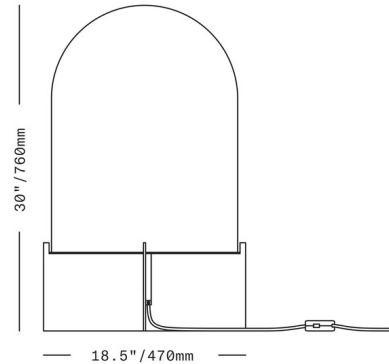

### Description

The Dome Table Lamp is modern and elegant. It features a large dome of handblown, frosted glass held by solid brass plates. On/Off switch on cord.

Shown in brushed brass / frosted white

### Specifications

COLOR	Frosted White
BODY FINISH	Brushed Brass
WATTAGE	9W
DIMMER	N/A
DIMENSIONS	18.5"W x 30"H
BULB INCLUDED	1 x A19/Medium (E26)/9W/120V LED
OTHER BULB OPTIONS	1 x A19/Medium (E26)/60W/120V Incandescent

### Technical Information

PRODUCT DIMENSIONS	Cord Length: 72"
--------------------	------------------

CLICK TO VIEW PRODUCT

Notes: