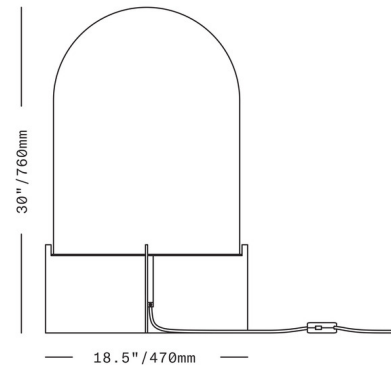

By SkLO

Description

The Dome Table Lamp is modern and elegant. It features a large dome of handblown, frosted glass held by solid brass plates. On/Off switch on cord.

Shown in brushed brass / frosted white

Specifications

| | |
|--------------------|--|
| COLOR | Frosted White |
| BODY FINISH | Brushed Brass |
| WATTAGE | 9W |
| DIMMER | N/A |
| DIMENSIONS | 18.5"W x 30"H |
| BULB INCLUDED | 1 x A19/Medium (E26)/9W/120V LED |
| OTHER BULB OPTIONS | 1 x A19/Medium (E26)/60W/120V Incandescent |

Technical Information

| | |
|--------------------|------------------|
| PRODUCT DIMENSIONS | Cord Length: 72" |
|--------------------|------------------|

CLICK TO VIEW PRODUCT

Notes: