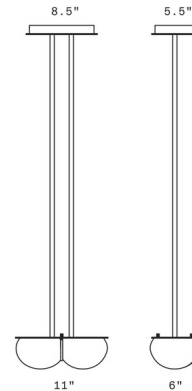

Description

The Twin 4.0 Pendant brings a playful aesthetic to any contemporary space. It features a two-toned Glass diffuser that is attached to a Metal base and suspended from two Brass stems. Due to the handblown glass process, all glass dimensions are approximate. Made in the Czech Republic. Note: One 6 inch, two 12 inch, and one 18 inch downrods are included as standard and allow for field adjustability. Custom, non-adjustable overall heights can be specified to order (additional fees may apply).

Shown in brushed brass / linden tree green / pastel green

Specifications

COLOR Linden Tree Green / Pastel Green
BODY FINISH Brushed Brass
WATTAGE 14W
DIMMER Standard 120V
DIMENSIONS 11"W x 3.8"H x 6"D
BULB INCLUDED 2 x B10/Candelabra (E12)/7W/120V LED

Technical Information

PRODUCT DIMENSIONS Canopy: 8.5"L x 5.5"W
COLOR RENDERING 90 CRI
LAMP COLOR 3000K
LUMENS/WATT 78.57
LUMINOUS FLUX 550 lumens

CLICK TO VIEW PRODUCT

Notes: