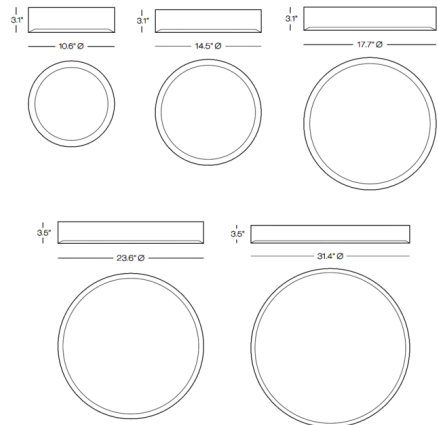

Shown in black / frost