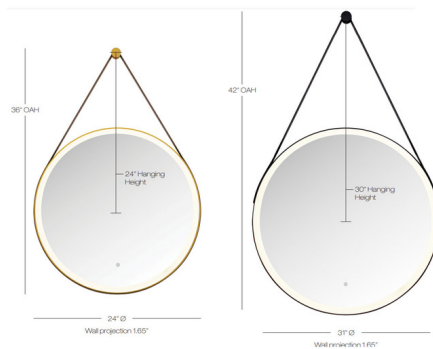

CLICK TO VIEW PRODUCT

Notes: