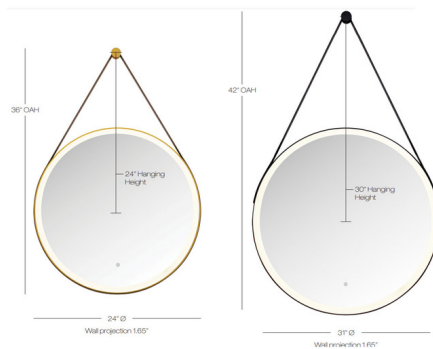

### Description

The Madeleine Illuminated Wall Mirror adds a clean unique look to your space. The lit is diffused behind the Frosted outer edge of the mirror. A leather strap holds the mirror that hangs from the wall peg. The Matte Black features a Black leather strap, and the Satin Brass features a Brown leather strap. The touch sensitive dimmer features a red indicator light when power supply is connected, blue indicator light when LED source is in use. Touch and hold to dim light source. Do not connect to a secondary dimmer.

### Specifications

COLOR	Mirror
BODY FINISH	Matte Black
WATTAGE	N/A
DIMMER	Included
DIMENSIONS	24"W x 36"H x 1.65"D
INTEGRATED LED MODULE	N/A

### Technical Information

PRODUCT DIMENSIONS	Power Cord: 23"
LAMP COLOR	3000K
LUMENS/WATT	100.00
LUMINOUS FLUX	1800 lumens

Shown in matte black / mirror

CLICK TO VIEW PRODUCT

Notes: