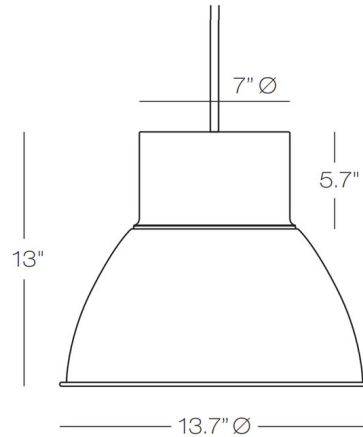

CLICK TO VIEW PRODUCT

Notes: