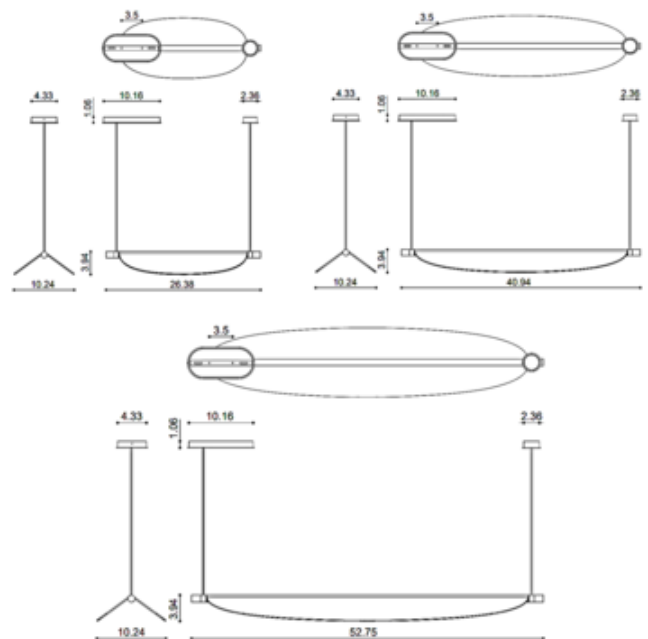

DESIGNER

Federica Biasi

BRAND

Tooy

DESCRIPTION

The Thula Linear Pendant is based around a linear bar with an integrated, dimmable LED. A shade in walnut, oak, or quilted leather adds an organic element that elegantly contrasts the sleek metal construction. Note: Driver located in canopy. Dimmable with a TRIAC dimmer.

Shown in: Sand Black / Satin Nickel / Beige Leather

SHADE COLOR	Beige Leather
BODY FINISH	Sand Black / Satin Nickel
WATTAGE	11W
DIMMER	Standard 120V
DIMENSIONS	26.38"L x 10.24"W x 3.94"H
INTEGRATED LED MODULE	
LAMP	1 x LED/11W/120V LED

Technical Information

LUMINOUS FLUX	1500 lumens
LUMENS/WATT	136.36
LAMP COLOR	2700K
PRODUCT DIMENSIONS	Cable Length: 59"

SPEC # TOY1140284

COMPANY	PROJECT	FIXTURE TYPE	APPROVED BY	DATE