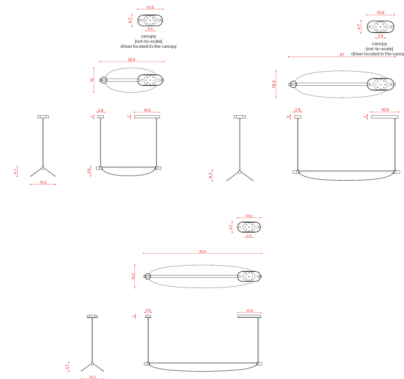

### Specifications

COLOR . . . . . Beige Leather  
BODY FINISH . . . . . Sand Black / Satin Nickel  
WATTAGE . . . . . 11W  
DIMMER . . . . . Low Voltage Electronic  
DIMENSIONS . . . . . 26.6"L x 10.2"W x 4.1"H  
INTEGRATED LED MODULE . . . . . 1 x LED/11W/120V LED

### Technical Information

PRODUCT DIMENSIONS . . . . . Cable Length: 59.1"  
LAMP COLOR . . . . . 2700K  
LUMENS/WATT . . . . . 127.27  
LUMINOUS FLUX . . . . . 1400 lumens

Shown in sand black / satin nickel / beige leather