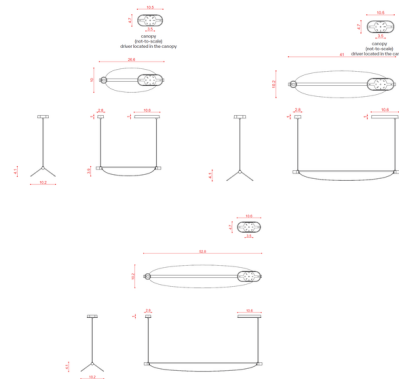

By Tooy

Description

The Thula Linear Pendant is based around a linear bar with an integrated, dimmable LED. A shade in walnut, oak, or quilted leather adds an organic element that elegantly contrasts the sleek metal construction. Note: Driver located in canopy.

Specifications

COLOR Beige Leather
BODY FINISH Sand Black / Satin Nickel
WATTAGE 11W
DIMMER Low Voltage Electronic
DIMENSIONS 26.6"L x 10.2"W x 4.1"H
INTEGRATED LED MODULE 1 x LED/11W/120V LED

Technical Information

PRODUCT DIMENSIONS Cable Length: 59.1"
LAMP COLOR 2700K
LUMENS/WATT 127.27
LUMINOUS FLUX 1400 lumens

Shown in sand black / satin nickel / beige leather

CLICK TO VIEW PRODUCT

Notes: