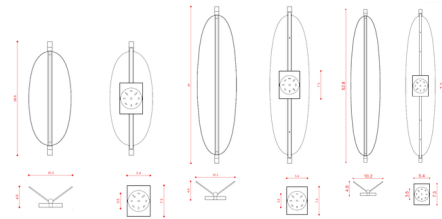

CLICK TO VIEW PRODUCT

Notes: