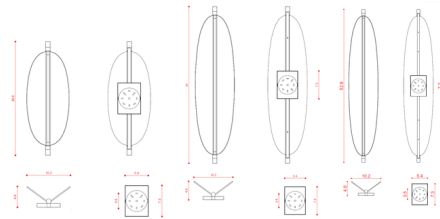

CLICK TO VIEW PRODUCT

Notes: