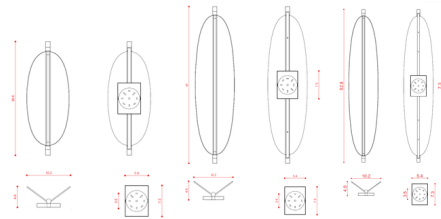

By Tooy

Description

The Thula Wall/Ceiling Light is based around a linear bar with an integrated, dimmable LED. A shade in walnut, oak, or quilted leather adds an organic element that elegantly contrasts the sleek metal construction. May be mounted on wall or ceiling. Note: Includes a cover plate for mounting to a standard US junction box. Included driver (6.3L x 1.8W x .8H) must be placed in an accessible remote location.

Shown in beige / beige leather

Specifications

COLOR	Beige Leather
BODY FINISH	Beige
WATTAGE	11W
DIMMER	Low Voltage Electronic
DIMENSIONS	10.2"W x 26.6"H x 4.9"D
INTEGRATED LED MODULE	1 x LED/11W/120V LED