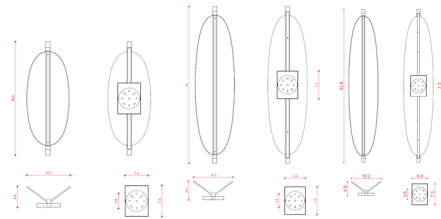

CLICK TO VIEW PRODUCT

Notes: