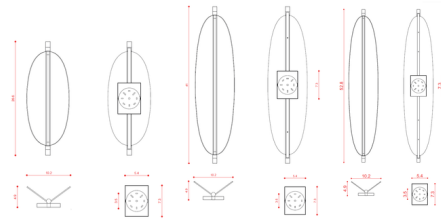

### Description

The Thula Wall/Ceiling Light is based around a linear bar with an integrated, dimmable LED. A shade in walnut, oak, or quilted leather adds an organic element that elegantly contrasts the sleek metal construction. May be mounted on wall or ceiling. Note: Includes a cover plate for mounting to a standard US junction box. Included driver (6.3L x 1.8W x .8H) must be placed in an accessible remote location.

### Specifications

COLOR . . . . . Beige Leather  
BODY FINISH . . . . . Beige / Satin Nickel  
WATTAGE . . . . . 26W  
DIMMER . . . . . Low Voltage Electronic  
DIMENSIONS . . . . . 10.2"W x 52.8"H x 4.9"D  
INTEGRATED LED MODULE . . . . . 1 x LED/26W/120V LED