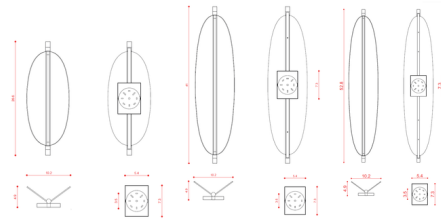

By Tooy

Description

The Thula Wall/Ceiling Light is based around a linear bar with an integrated, dimmable LED. A shade in walnut, oak, or quilted leather adds an organic element that elegantly contrasts the sleek metal construction. May be mounted on wall or ceiling. Note: Includes a cover plate for mounting to a standard US junction box. Included driver (6.3L x 1.8W x .8H) must be placed in an accessible remote location.

Shown in beige / beige leather

Specifications

COLOR Beige Leather
BODY FINISH Sand Black
WATTAGE 26W
DIMMER Low Voltage Electronic
DIMENSIONS 10.2"W x 52.8"H x 4.9"D
INTEGRATED LED MODULE 1 x LED/26W/120V LED