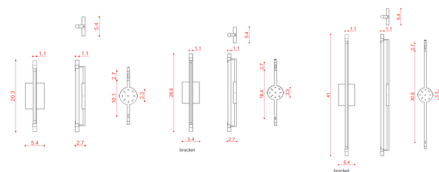

Lightology

lightology.com
866-954-4489
05-23-26

Project: _____

Company: _____

Location: _____ Fixture Type: _____

SPEC #: **TOY1140347**

Approved On: _____ Approved By: _____

Thula Simple Wall / Ceiling Light

By Tooy

Description

The Thula Simple Wall/Ceiling Light is based around a linear bar with an integrated, dimmable LED. The bar can be rotated 350 degrees to direct light outwards into the room or back towards the wall for indirect lighting. The sleek, minimal silhouette is perfect for complementing a modern interior. May be mounted on wall or ceiling. Phase cut dimming. Note: Includes canopy to cover standard US junction box. Included driver (6.3L x 1.8W x .8H) must be placed in an accessible remote location.

Specifications

COLOR . . . . . N/A
BODY FINISH . . . . . Sand Black
WATTAGE 8W
DIMMER . . . . . Low Voltage Electronic
DIMENSIONS . . . . . 5.4"W x 20.3"H x 2.7"D
INTEGRATED LED MODULE . . . . . 1 x LED/8W/120V LED

Technical Information

PRODUCT DIMENSIONS . . . . . Driver Dimensions: 1.77"W x 6.3"D x 0.78"H
LAMP COLOR 2700K
LUMENS/WATT 125.00
LUMINOUS FLUX . . . . . 1000 lumens

Shown in sand black

CLICK TO VIEW PRODUCT

Notes: