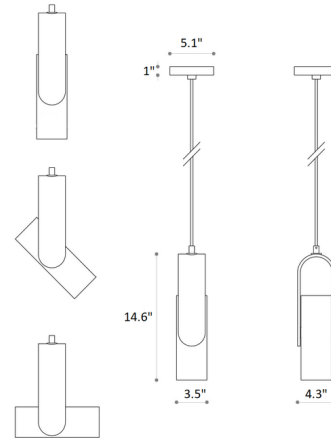

The Nastro Pendant features a minimalistic design, perfect for a contemporary interior. The cylindrical shade is supported by a curved frame that allows the shade to be angled precisely where light is needed. A variety of finish options allow Nastro to complement any color palette. Canopy mounts to standard U.S. junction box. Note: The Color choice is for the cylindrical shade and the Finish choice is for the structure.

Specifications

COLOR	Greenish Gray Cylinder
BODY FINISH	Eggshell
WATTAGE	15W
DIMMER	Standard 120V
DIMENSIONS	4.3"W x 14.6"H x 3.5"D
BULB NOT INCLUDED	1 x A19/Medium (E26)/15W/120V LED
OTHER BULB OPTIONS	R20/Medium (E26)/120V LED

Technical Information

PRODUCT DIMENSIONS	Canopy: 5.1" diameter x 1"H
--------------------	-----------------------------

Shown in eggshell / greenish gray cylinder

CLICK TO VIEW PRODUCT

Notes: