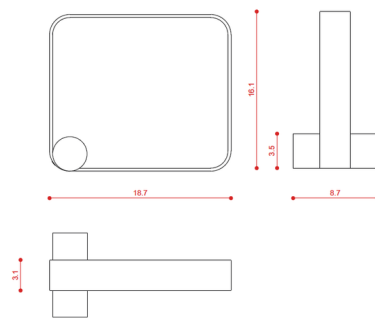

CLICK TO VIEW PRODUCT

Notes: