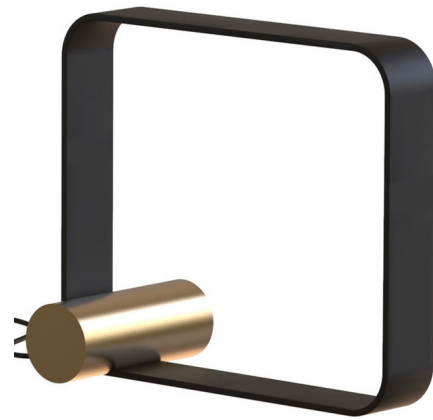

Lightology

lightology.com
866-954-4489
04-26-26

Project: _____

Company: _____

Location: _____ Fixture Type: _____

SPEC #: **TOY1140600**

Approved On: _____ Approved By: _____

Nastro Ring Table Lamp

By Tooy

Description

The Nastro Ring Table Lamp features a curved aluminum band accompanied by a cylindrical weight to counterbalance the lamp's sleek form. The integrated LED strip allows the lamp to maintain its simple, minimalist structure, and can be dimmed via a touch dimmer located on the lamp's body. Driver on plug. Note: The Color choice is for the structure and the Finish choice is for the cylindrical weight.

Specifications

COLOR . . . . . Sand Black
BODY FINISH . . . . . Brushed Brass Cylinder
WATTAGE 13W
DIMMER . . . . . Included
DIMENSIONS . . . . . 18.7"W x 16.1"H x 8.7"D
INTEGRATED LED MODULE . . . . . 1 x LED/13W/120V LED

Technical Information

LAMP COLOR 2700K
LUMENS/WATT 119.92
LUMINOUS FLUX . . . . . 1559 lumens

Shown in brushed brass cylinder / sand black