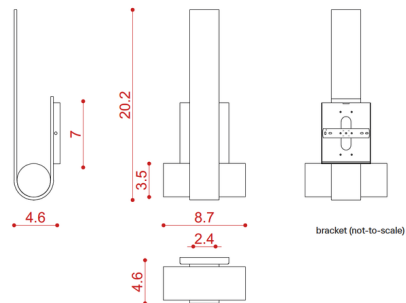

CLICK TO VIEW PRODUCT

Notes: