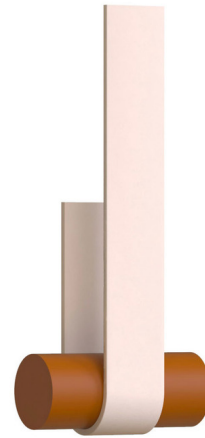

Lightology

lightology.com
866-954-4489
04-25-26

Project: _____
Company: _____
Location: _____ Fixture Type: _____
SPEC #: **TOY1140776**
Approved On: _____ Approved By: _____

Nastro Vertical Wall Sconce

By Tooy

Description

The Nastro Vertical Wall Sconce features an aluminum band curved around a cylinder to create a modern, geometric fixture. The integrated LED strip allows the sconce to maintain its simple, minimalist structure. Installable upside down. The Color choice is for the structure and the Finish choice is for the cylindrical weight. Phase cut dimming. Backplate for standard US junction box is included. Note: Includes a remote driver which must be placed in an accessible location (remote driver dimensions: 6.3L x 1.8W x .8H).

Specifications

COLOR	Eggshell
BODY FINISH	Terracotta Cylinder
WATTAGE	15W
DIMMER	Low Voltage Electronic
DIMENSIONS	8.7"W x 20.2"H x 4.6"D
INTEGRATED LED MODULE	1 x LED/15W/120V LED

Technical Information

PRODUCT DIMENSIONS	Remote Driver Dimensions: 6.3"W x 1.7"D x 0.78"H
LAMP COLOR	2700K
LUMENS/WATT	124.13
LUMINOUS FLUX	1862 lumens

Shown in terracotta cylinder / eggshell