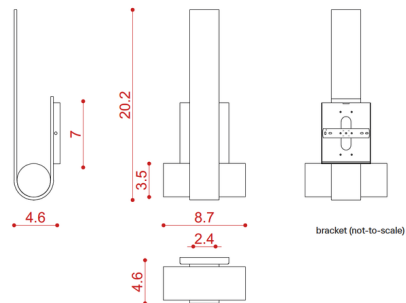

### Description

The Nastro Outdoor Vertical Wall Sconce features an aluminum band curved around a cylinder to create a modern, geometric fixture. The integrated LED strip allows the sconce to maintain its simple, minimalist structure. Installable upside down. The Color choice is for the structure and the Finish choice is for the cylindrical weight. Phase cut dimming. Backplate for standard US junction box is included. Note: Includes a remote driver which must be placed in an accessible location (remote driver dimensions: 6.3L x 1.8W x .8H).

### Specifications

COLOR	Eggshell
BODY FINISH	Terracotta Cylinder
WATTAGE	15W
DIMMER	Low Voltage Electronic
DIMENSIONS	8.7"W x 20.2"H x 4.6"D
INTEGRATED LED MODULE	1 x LED/15W/120V LED

### Technical Information

PRODUCT DIMENSIONS	Remote Driver Dimensions: 6.3"W x 1.7"D x 0.78"H
LAMP COLOR	2700K
LUMENS/WATT	124.13
LUMINOUS FLUX	1862 lumens

Shown in terracotta cylinder / eggshell

CLICK TO VIEW PRODUCT