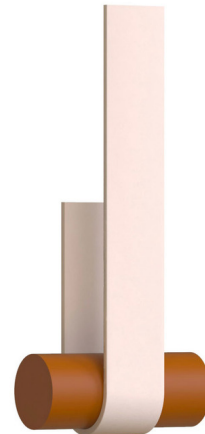

## Nastro Outdoor Vertical Wall Sconce By Tooy

### Description

The Nastro Outdoor Vertical Wall Sconce features an aluminum band curved around a cylinder to create a modern, geometric fixture. The integrated LED strip allows the sconce to maintain its simple, minimalist structure. Installable upside down. The Color choice is for the structure and the Finish choice is for the cylindrical weight. Phase cut dimming. Backplate for standard US junction box is included. Note: Includes a remote driver which must be placed in an accessible location (remote driver dimensions: 6.3L x 1.8W x .8H).

### Specifications

COLOR	Eggshell
BODY FINISH	Terracotta Cylinder
WATTAGE	15W
DIMMER	Low Voltage Electronic
DIMENSIONS	8.7"W x 20.2"H x 4.6"D
INTEGRATED LED MODULE	1 x LED/15W/120V LED

### Technical Information

PRODUCT DIMENSIONS	Remote Driver Dimensions: 6.3"W x 1.7"D x 0.78"H
LAMP COLOR	2700K
LUMENS/WATT	124.13
LUMINOUS FLUX	1862 lumens

Shown in terracotta cylinder / eggshell

CLICK TO VIEW PRODUCT