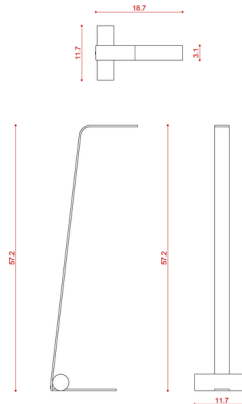

CLICK TO VIEW PRODUCT

Notes: