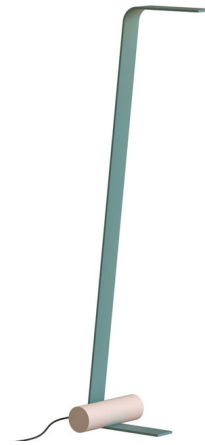

Lightology

lightology.com
866-954-4489
04-23-26

Project: _____

Company: _____

Location: _____ Fixture Type: _____

SPEC #: **TOY1140858**

Approved On: _____ Approved By: _____

Nastro Floor Lamp

By Tooy

Description

The Nastro Floor Lamp features a curved aluminum band accompanied by a cylindrical weight to counterbalance the lamp's sleek form. The integrated LED strip allows the lamp to maintain its simple, minimalist structure, and can be dimmed via a dimmer switch located on the cord. Driver on plug. Note: The Color choice is for the structure and the Finish choice is for the cylindrical weight.

Specifications

COLOR Greenish Grey
BODY FINISH Beige Cylinder
WATTAGE 8W
DIMMER Included
DIMENSIONS 18.5"W x 57.2"H x 11.7"D
INTEGRATED LED MODULE 1 x LED/8W/120V LED

Technical Information

PRODUCT DIMENSIONS Cord Length: 118"
LAMP COLOR 2700K
LUMENS/WATT 129.88
LUMINOUS FLUX 1039 lumens

Shown in beige cylinder / greenish grey

CLICK TO VIEW PRODUCT

Notes: