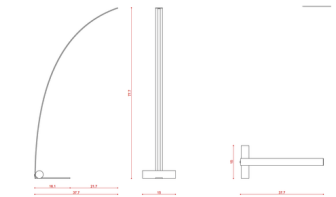

CLICK TO VIEW PRODUCT

Notes: