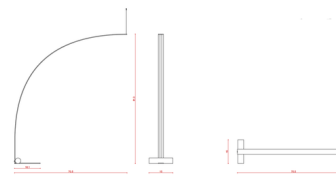

CLICK TO VIEW PRODUCT

Notes: