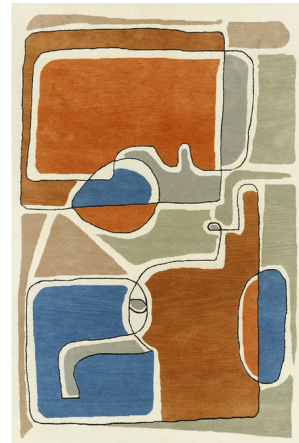

## Bleu Des Yeux Area Rug By Toulemonde Bochart

(65)

### Description

The Bleu Des Yeux Area Rug features subtle watercolors thanks to a special dye. Inspiration of ceramic crafts of Vallauris, the abstract shapes stack to create a warm and unique composition with subtle anthropomorphic details. Hand tufted Wool and Viscose.

Shown in multicolor

### Specifications

COLOR	Multicolor
BODY FINISH	N/A
WATTAGE	N/A
DIMMER	N/A
DIMENSIONS	94.4"L x 66.9"W
BULB	N/A
COUNTRY OF ORIGIN	India

CLICK TO VIEW PRODUCT

Notes: