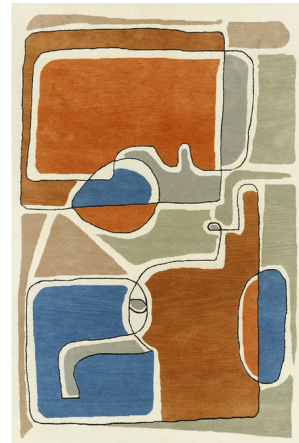

Lightology

lightology.com
866-954-4489
04-21-26

Project: _____

Company: _____

Location: _____ Fixture Type: _____

SPEC #: **TOU1141052**

Approved On: _____ Approved By: _____

Bleu Des Yeux Area Rug By Toulemonde Bochart

(65)

Description

The Bleu Des Yeux Area Rug features subtle watercolors thanks to a special dye. Inspiration of ceramic crafts of Vallauris, the abstract shapes stack to create a warm and unique composition with subtle anthropomorphic details. Hand tufted Wool and Viscose.

Shown in multicolor

Specifications

COLOR	Multicolor
BODY FINISH	N/A
WATTAGE	N/A
DIMMER	N/A
DIMENSIONS	94.4"L x 66.9"W
BULB	N/A
COUNTRY OF ORIGIN	India

CLICK TO VIEW PRODUCT

Notes: