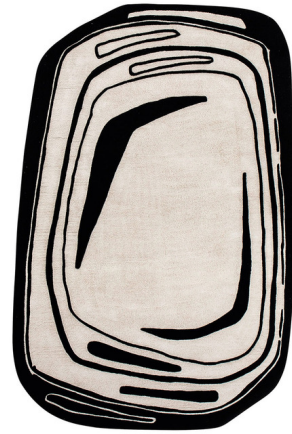

Lightology

lightology.com
866-954-4489
07-01-26

Project: _____

Company: _____

Location: _____ Fixture Type: _____

SPEC #: **TOU1141150**

Approved On: _____ Approved By: _____

Fragment Area Rug

By Toulemonde Bochart

(65)

Description

The Fragment Area Rug is a subtle game of fabric and rounded shapes, with a blend of soft metallic hues. The hand tufted rug and exceptional skill of the weavers here emphasize the vibrant lines and solid shapes. Hand tufted, Art Silk and Wool.

Shown in black / white

Specifications

COLOR	Black / White
BODY FINISH	N/A
WATTAGE	N/A
DIMMER	N/A
DIMENSIONS	118"L x 79"W
BULB	N/A
COUNTRY OF ORIGIN	India

CLICK TO VIEW PRODUCT

Notes: