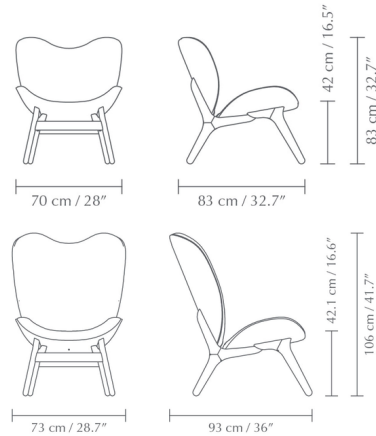

Lightology

lightology.com
866-954-4489
04-24-26

Project: _____

Company: _____

Location: _____ Fixture Type: _____

SPEC #: **VIT1141321**

Approved On: _____ Approved By: _____

Conversation Piece Lounge Chair By Umage

Description

The Conversation Piece Lounge Chair is a low seat that encourages relaxation and conversation with friends. The delicate design features organic curves with no exposed fittings and an enveloping shape that allows for long periods of comfortable sitting. Solid oak legs and a molded plywood seat and back give the piece a distinctly Scandinavian expression. Available with Horizons 100% recycled polyester fabric or Teddy white 100% polyester fleece.

Shown in light oak / sterling

Specifications

COLOR Sterling
BODY FINISH Light Oak
WATTAGE N/A
DIMMER N/A
DIMENSIONS 27.36"W x 32.72"H x 32.87"D
BULB N/A
COUNTRY OF ORIGIN Viet Nam

CLICK TO VIEW PRODUCT

Notes: