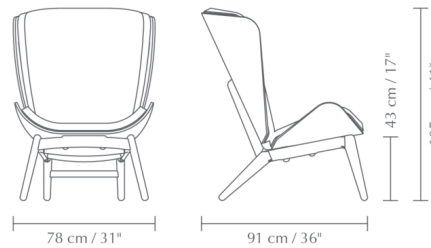

By Umage

Description

The Reader Wing Chair offers a relaxing place to sink in and relax. The high curving back helps to reduce surrounding noise and create a sheltering atmosphere. With a light form and organic curves, the Reader is perfect for adding a contemporary, Scandinavian accent to any space. Crafted with solid oak legs, laminated veneer shell, and 100% recycled polyester fabric.

Shown in light oak / sterling

Specifications

COLOR Sterling
BODY FINISH Light Oak
WATTAGE N/A
DIMMER N/A
DIMENSIONS 31"W x 41"H x 36"D
BULB N/A
COUNTRY OF ORIGIN Viet Nam

CLICK TO VIEW PRODUCT

Notes: