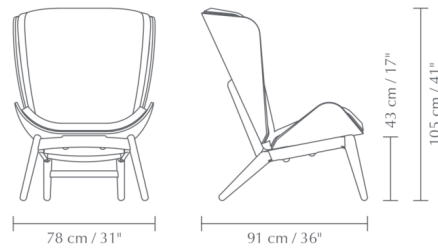

Lightology

lightology.com
866-954-4489
04-24-26

Project: _____
Company: _____
Location: _____ Fixture Type: _____
SPEC #: **VIT1141363**
Approved On: _____ Approved By: _____

The Reader Wing Chair By Umage

Description

The Reader Wing Chair offers a relaxing place to sink in and relax. The high curving back helps to reduce surrounding noise and create a sheltering atmosphere. With a light form and organic curves, the Reader is perfect for adding a contemporary, Scandinavian accent to any space. Crafted with solid oak legs, laminated veneer shell, and 100% recycled polyester fabric.

Shown in dark oak / white sands

Specifications

COLOR	White Sands
BODY FINISH	Dark Oak
WATTAGE	N/A
DIMMER	N/A
DIMENSIONS	31"W x 41"H x 36"D
BULB	N/A
COUNTRY OF ORIGIN	Viet Nam

Technical Information

PRODUCT DIMENSIONS	Seat Height: 17"
--------------------	------------------