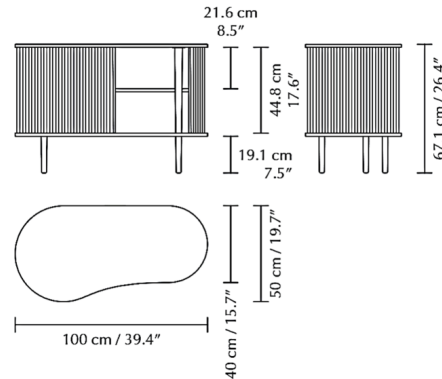

Shown in light oak / sugar brown

Specifications

COLOR	Sugar Brown
BODY FINISH	Light Oak
WATTAGE	N/A
DIMMER	N/A
DIMENSIONS	39.37"W x 26.42"H x 19.69"D
BULB	N/A
COUNTRY OF ORIGIN	Viet Nam

CLICK TO VIEW PRODUCT