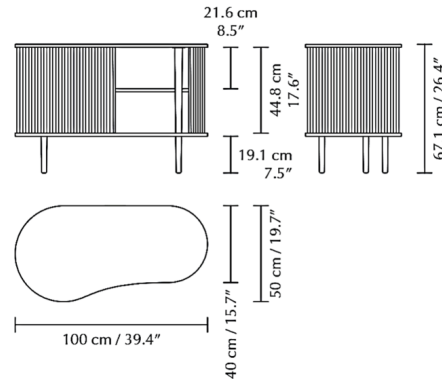

Shown in black oak / sugar brown

Specifications

COLOR	Sugar Brown
BODY FINISH	Black Oak
WATTAGE	N/A
DIMMER	N/A
DIMENSIONS	39.37"W x 26.42"H x 19.69"D
BULB	N/A
COUNTRY OF ORIGIN	Viet Nam

CLICK TO VIEW PRODUCT